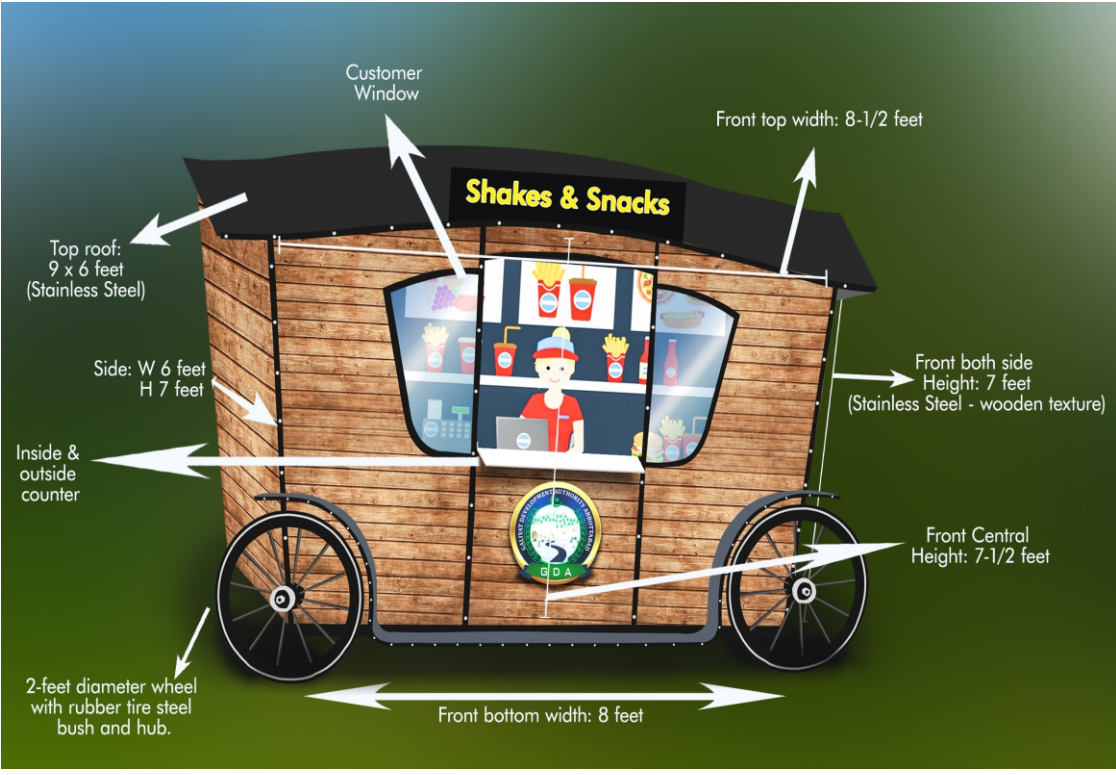

S. NO	Description	Qty	UNIT	Price
1	Food Carts: Front Top Width 8-1/2 Feet, Front Both Side Height 7feet (Stainless Steel-Wooden Texture), Front Central Height: 7-1/2 Feet, Front bottom width: 8 Feet, Top Roof: 9X6 feet, Side width 6 feet & height 7 feet and Tires: 2feet diameter with rubber tire, steel bush & hub	01	No	
2	Signage Board Pole Height 72 inches pipe Diameter of 2 inch), Laminated sheet Pvc, Sheet gauge 18, Sheet height 30 inches, Sheet width 18 inches, Iron rings and Sheet pipe Diameter 1.5 inches	01	No	
3	Multi Directional Sign Boards Main pillar Length 8'8" * 10', Height 10 feet, Thickness 8 inches, Arrow (9), Length 24 inches, Height 6 inches and Thickness 1 inch	01	No	
4	Animated light sculptures Iron Rods with Rope Lights with 3D images	01	No	
5	Rainbow lights gates Size: H10' * 20'W, Iron Rods, Rope Lights of Different colors, Red, Green, Indigo with Solar Panel	01	No	
6	Pakistan Flag (Lightening Board) Size: 8' X 5', Material: Sheet 18 Gauge	01	No	
7	Welcome to Galiyat (Iron Boards) Size: 22' * 4' Material: Acrylic sheet, Stainless Steel with Module Lights	01	No	
8	Heart Logo with Spot Lights Size: 6' * 6' Material: Stainless Steel with Module Lights	01	No	
9	Supply & Fixing of Photo booths and Photo points Size: 2.5' * 2.5' Material: Stainless Steel 22 gauge with PVC vinyl Digital Print	01	No	
10	Back light Boards Size: 10" X 4" with steel Sheet along with installation	01	No	
11	Back Light Steamer Size: 2.5' X 4'	01	No	
12	Fabricated Dustbins (Cartoon Shape) Design & specifications attached below	01	No	

PLEASE PUT YOUR TRASH IN BIN

7. Food Cart

8. Multi Directional Boards

L: 24 inches
H: 6 inches

Multidirectional sign board:
Wooden/Stainless Steel

Specifications	Length	Height	Thickness
Main Pillar	8"x8"x10	10 feet	8 inches
Arrow (9)	24 inches	6 inches	1 inch