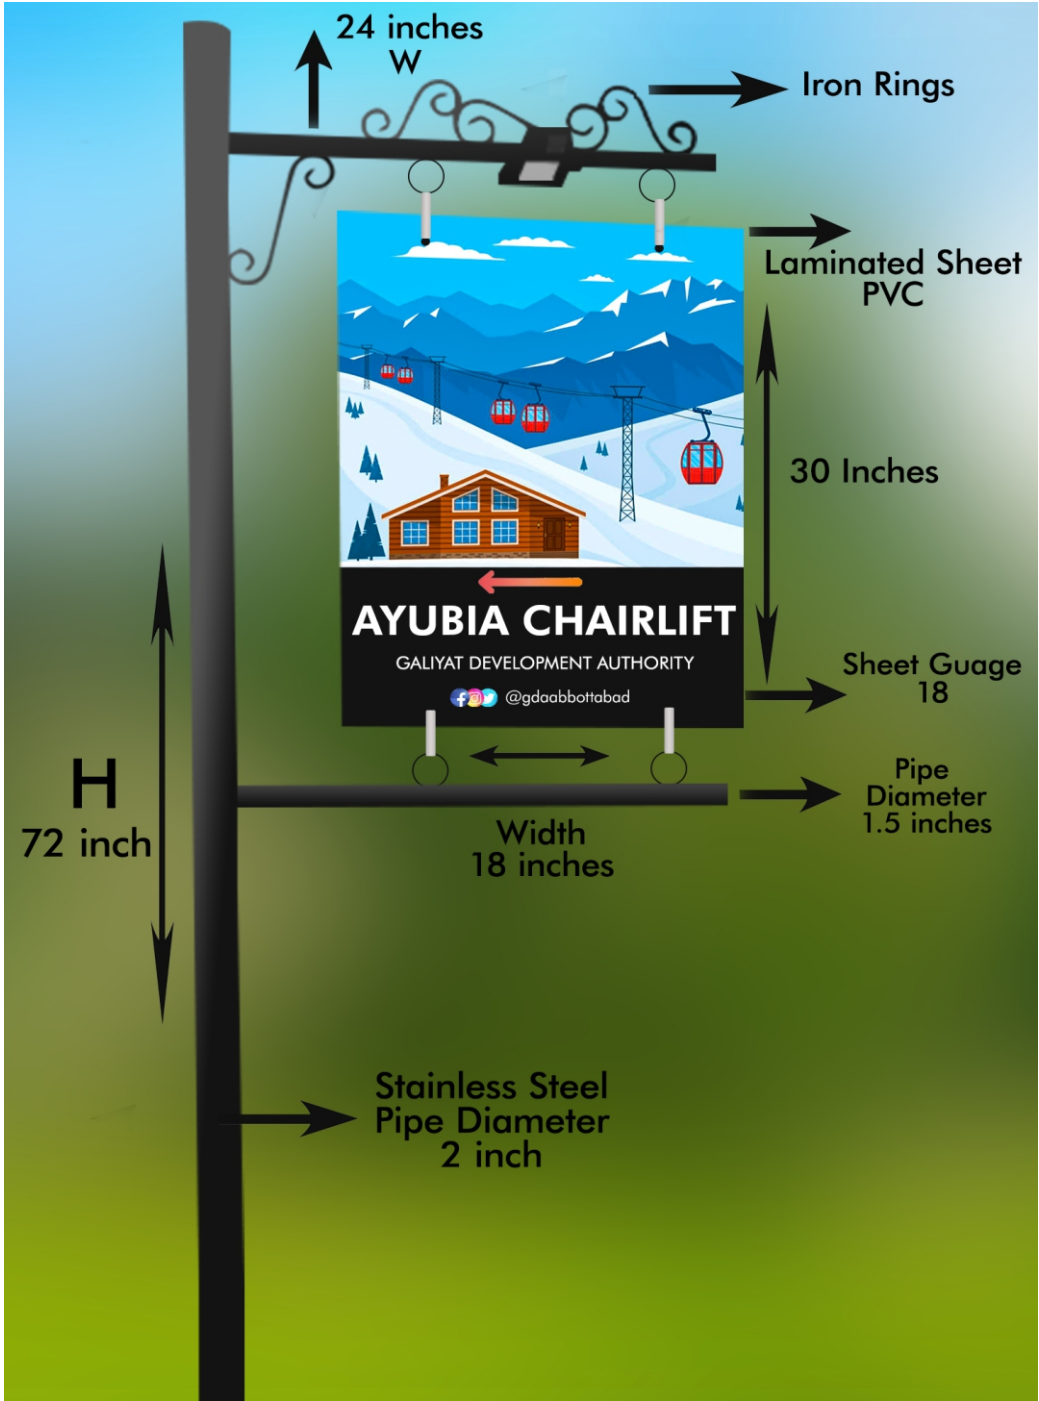

5. Signage Boards