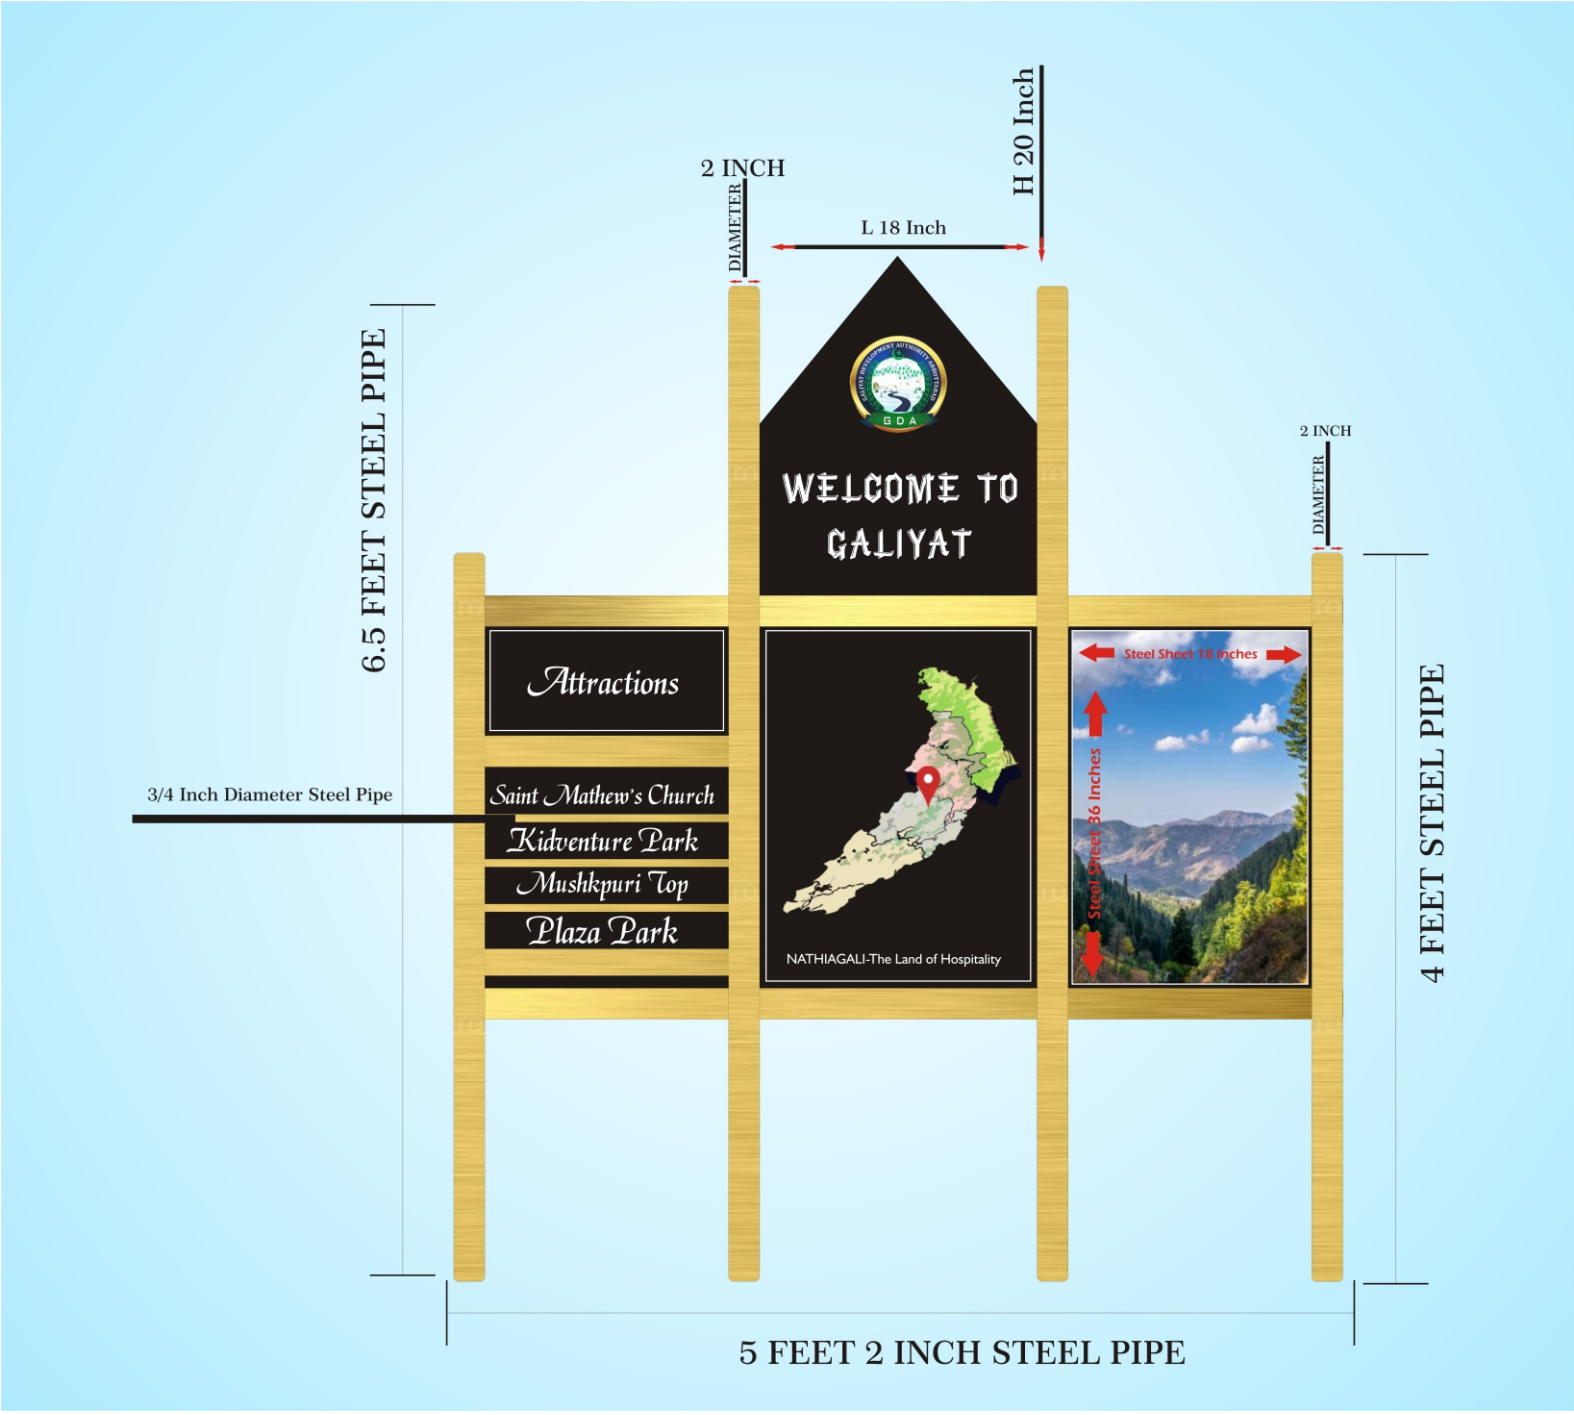

3. Welcome Boards